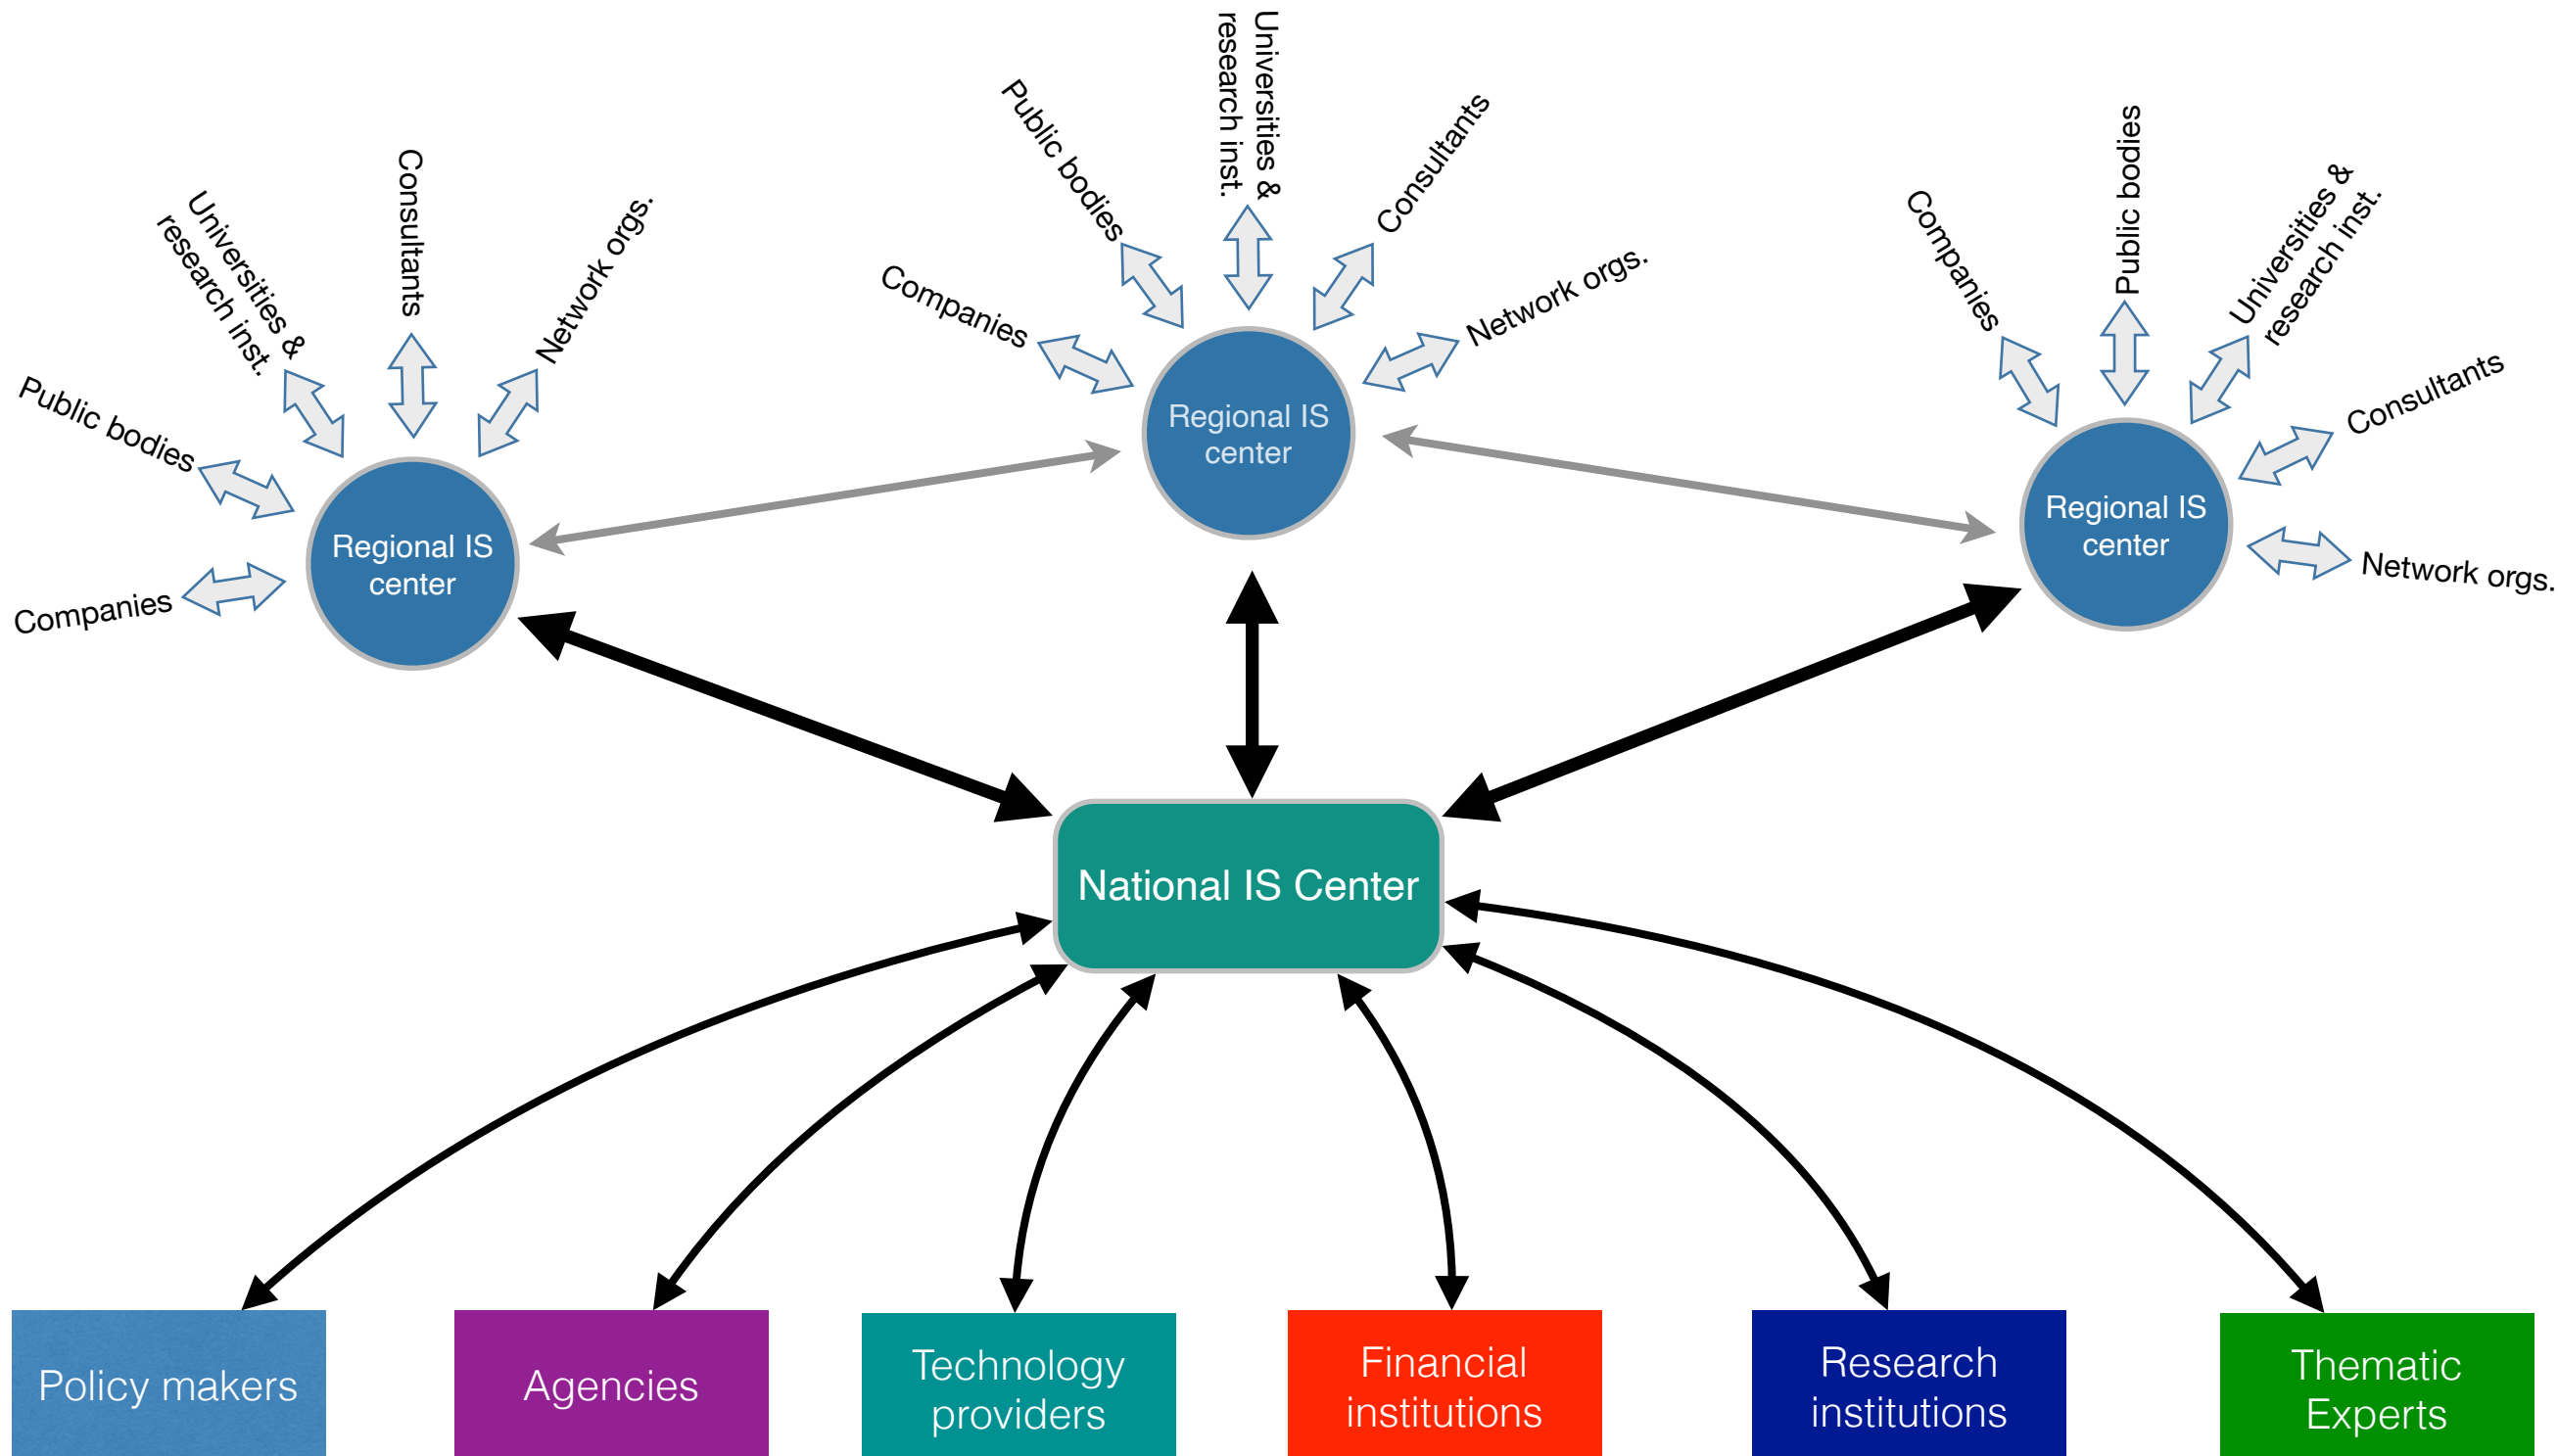

Supporting IUS developments systemically

A vision for Sweden supported by LiU & Partners

- Build/enhance regional capacity to support IUS
- Increase knowledge creation, cooperation, & learning
- Develop & diffuse tools/platforms benefiting all
- Secure necessary support from relevant agencies/experts
- Improve national & international profiling